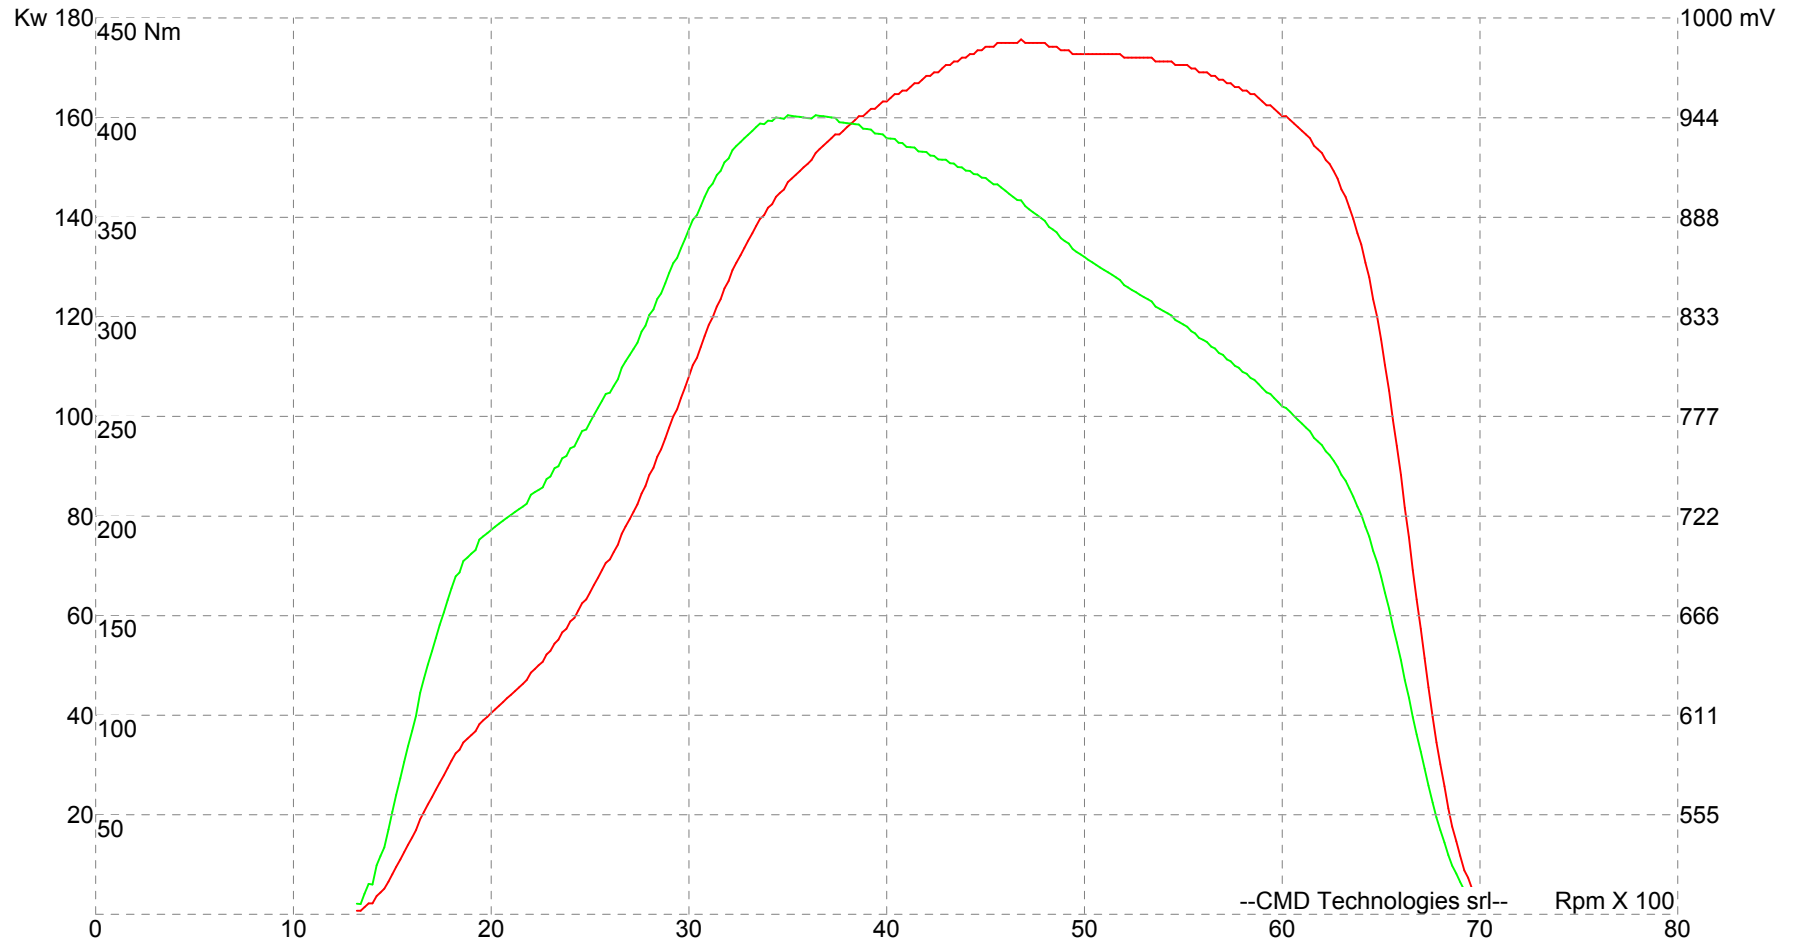

CMD Technologies srl

Software Solutions

- Kw 176 (Cv 239) @ 4680 Rpm
- Nm 401 (Kgm 40,9) @ 3640 Rpm

DATI VEICOLO
Marca/Modello/Targa: ALFA ROMEO-GTV V6 TURBO-X
Note: PREP CANDELA

--CMD Technologies srl-- Rpm X 100